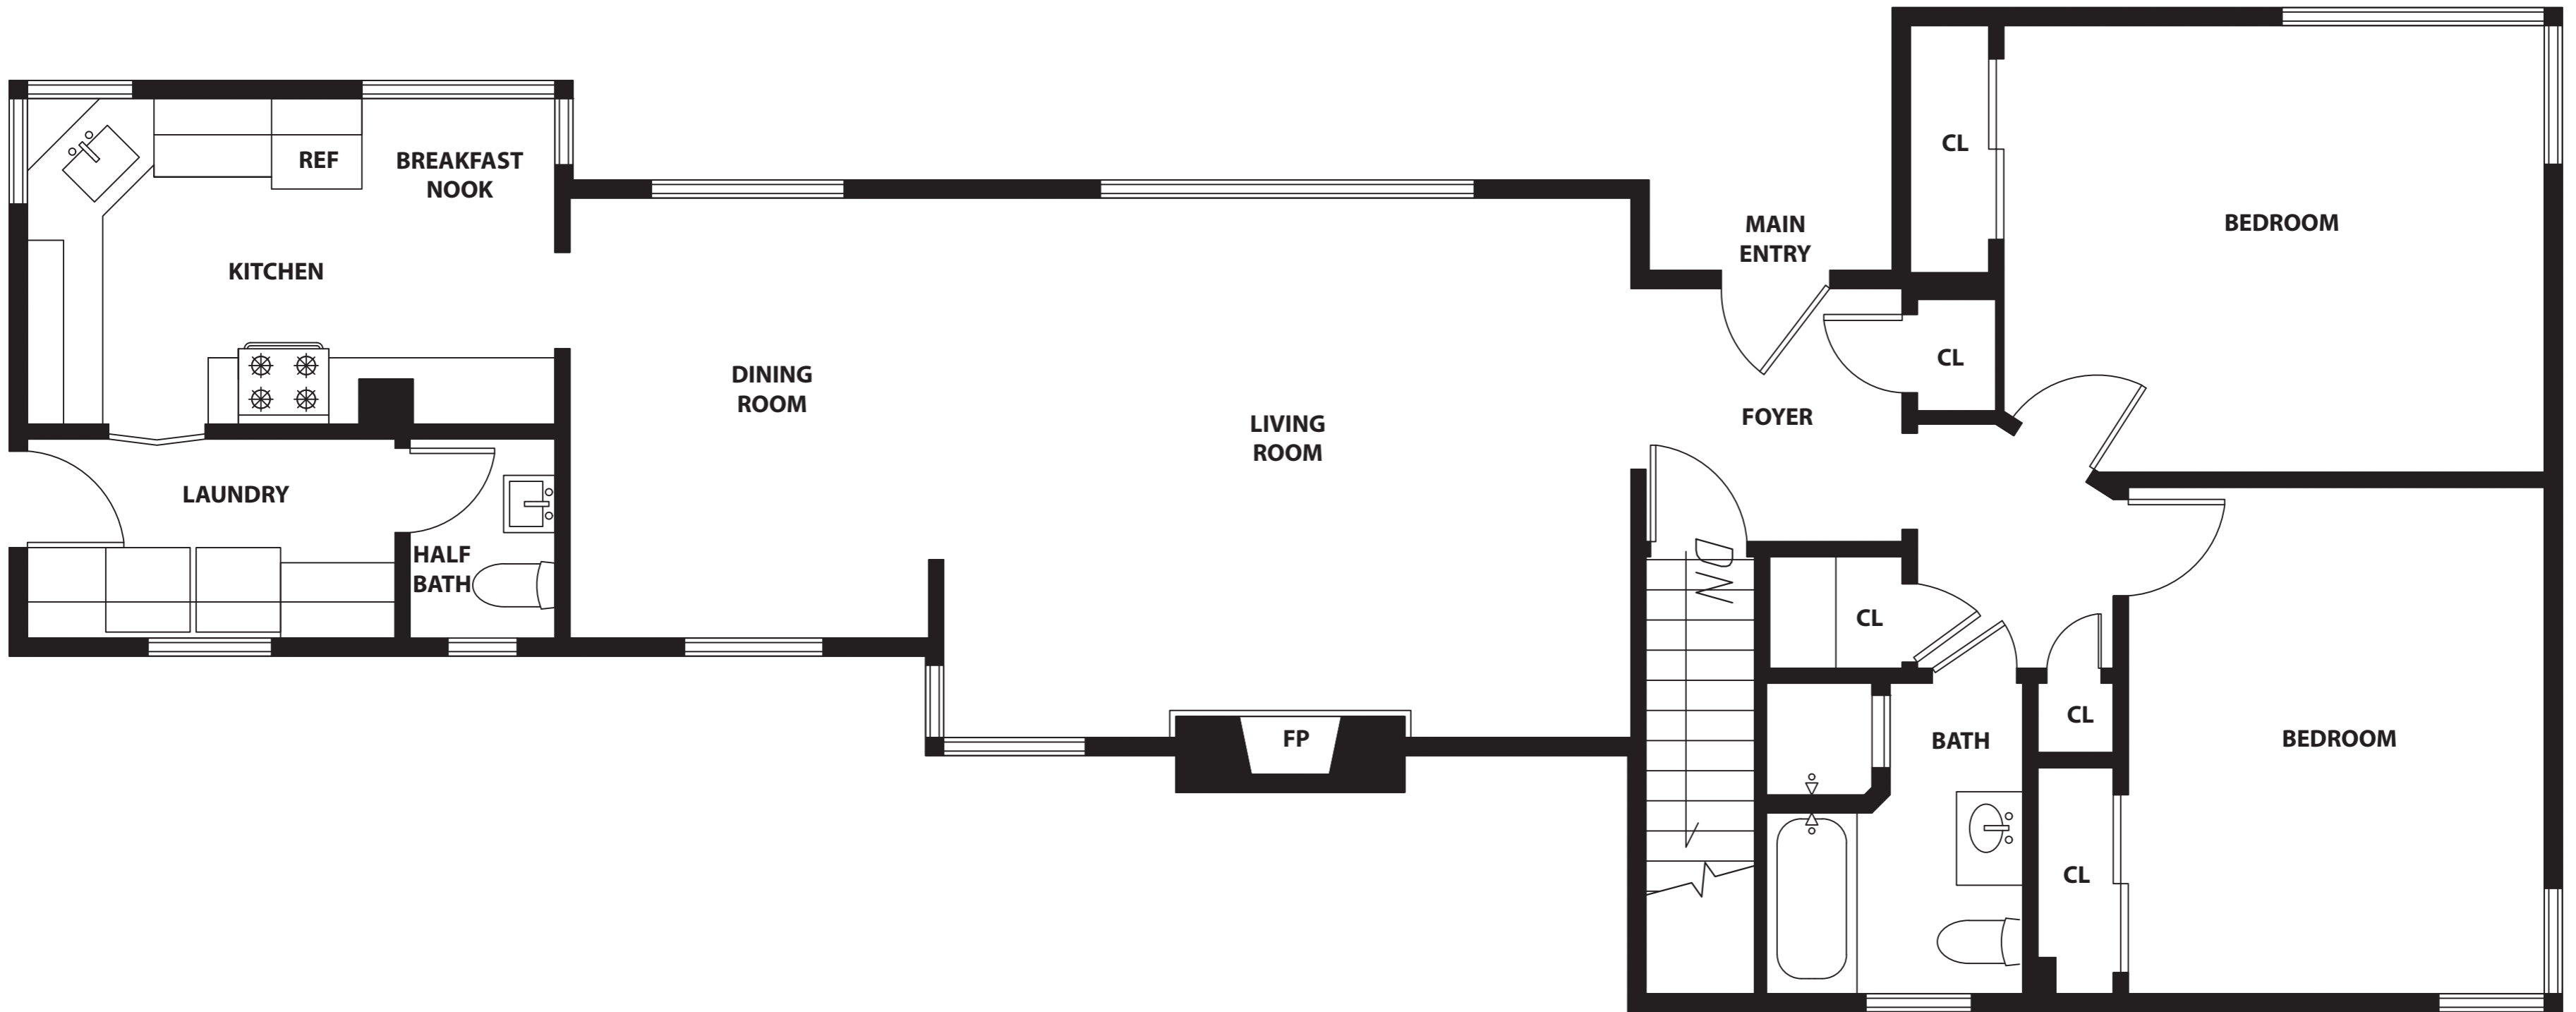

# 4021 NORTON AVE

OAKLAND, CALIFORNIA

DISCLAIMER: RENDERING BY OPEN HOMES PHOTOGRAPHY. ALL MEASUREMENTS ARE APPROXIMATE AND MAY NOT BE EXACT. DO NOT RELY ON THE ACCURACY OF THIS FLOOR PLAN WHEN DETERMINING THE PRICE OF A PROPERTY OR MAKING DECISIONS REGARDING BUYING OR SELLING OF PROPERTIES WITHOUT INDEPENDENT VERIFICATION.